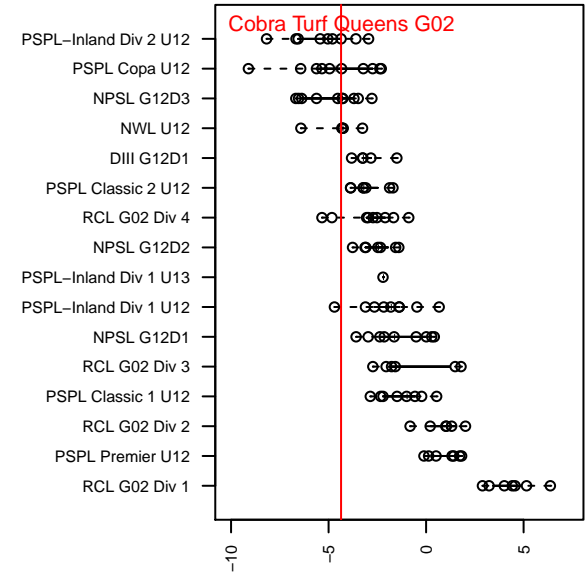

Cobra Turf Queens G02

Cobra Premier Soccer
 Othello, WA
 G02 total strength=324
 attack=0.43 defense=0.09
 fall league = PSPL-Inland Div 2 U12
 spr league = Spr PSPL-Inland Div 3 U12

alt names used:
 Cobra Turf Queens
 Cobra Turf Queens

Venues played:
 2014 PSPL-Inland Div 2 U12
 2014 Spr PSPL-Inland Div 3 U12

**attack and defense variance (black dot)
relative to other teams
and top 10 in region**

**attack and defense rating
relative to others at age
and all opponents in last 13 months**